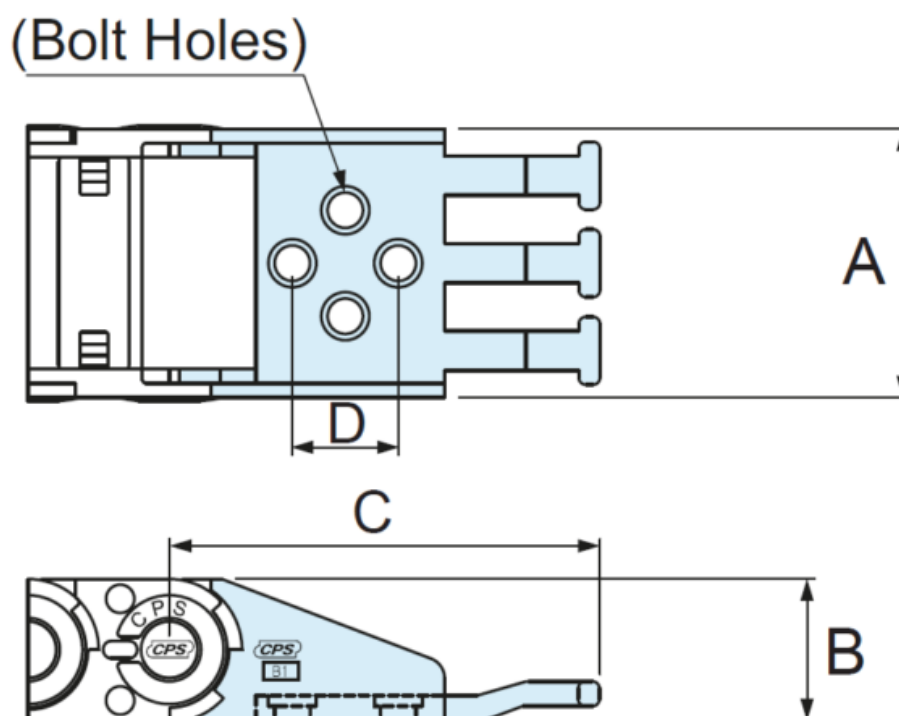

# Data Sheet

Article number: 18TEB02020

Description: End piece Tie Wrap type, for CPS20.20 (2pcs./1set.)

Type: S-TEB020.20

## Measures

A	= 28
B	= 20
C	= 61
D	= 15
Hole Size = M5	